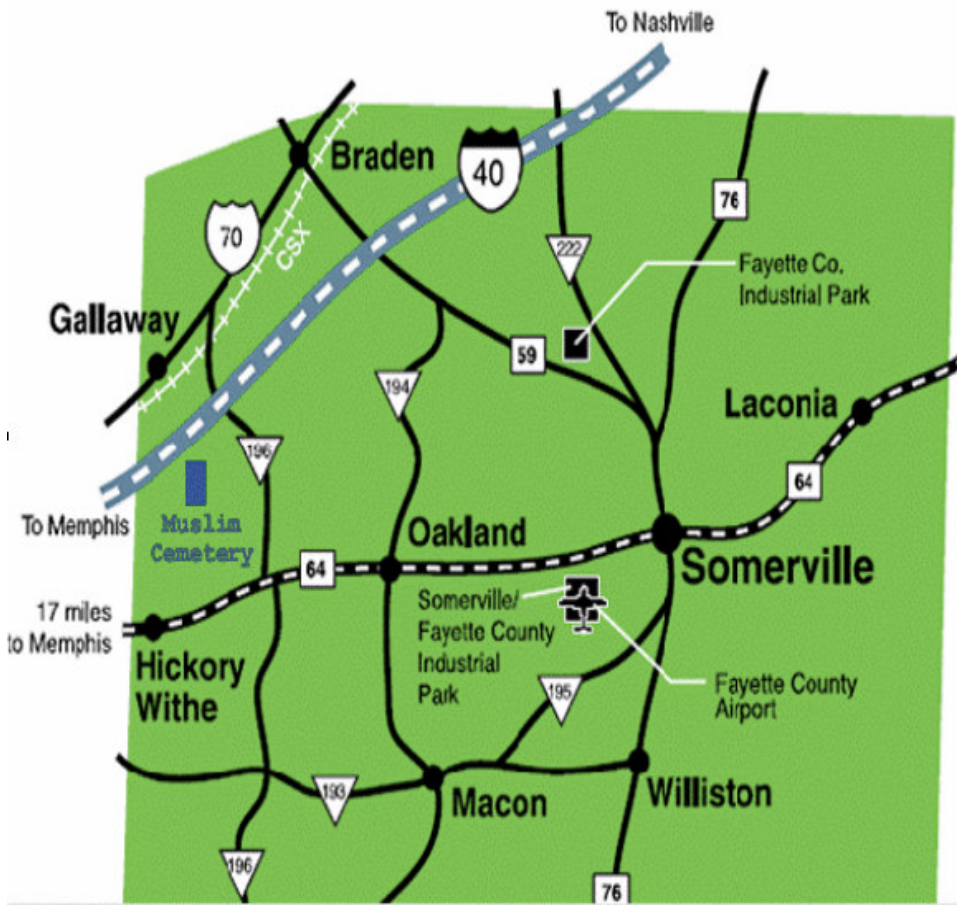

Muslim Cemetery at Orr Road, Arlington, TN

Direction from Memphis

1. Take I-40 East towards Nashville

2. Take Exit # 18 and go right (Hwy. 64 toward Somerville)

3. Drive 6 minutes to enter Fayette County (sign on your right)

4. Drive another 2 minutes and look for Hwy. 196 North

5. Make a left on Hwy. 196 N

6. Drive for 5 minutes just till you see a bridge (over I-40)

7. Make a left on Orr road (just before you cross the bridge)

8. Drive about half-mile and cemetery entrance will be to your right (900 Orr Road)